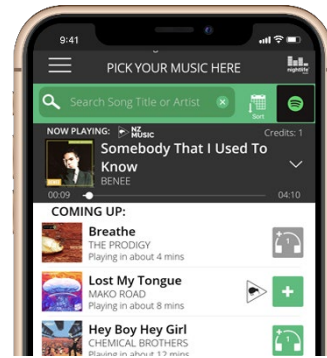

Using the crowdDJ® app or kiosk, make sure you look for the New Zealand Played logo on the screens at our clients' venues when making your song selection. By selecting and playing songs by New Zealand artists, you're helping to promote and support Kiwi musicians, and the wider music industry in New Zealand!

How to really make a difference

Download the crowdDJ® app for FREE.

Available on both iOS and Android.

Don't stop there, though! You're only halfway through.

Now that you've armed yourself with the app, open it up and check out the map we've added to help you find your closest crowdDJ®-supported venue.

Once you're there, make sure to use the crowdDJ® kiosk or your crowdDJ® mobile app to choose music and artists with the New Zealand Played logo!

To keep the all-Kiwi party going after you leave your favourite crowdDJ®-supported venue, you can connect your Spotify account to the crowdDJ® app, download a copy of the playlist at the venue, and play that playlist anytime you want using Spotify.

Share it on your socials

Help us get more of your friends and whanau playing Kiwi music through social media.

Head to your favourite crowdDJ® supported venue during NZ Music Month, take a photo of you or your friends picking or enjoying some Kiwi music tagged with the New Zealand Played logo and share it on your social media!