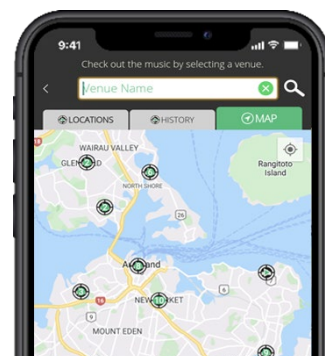

Using the crowdDJ® app or kiosk, make sure you look for the New Zealand Played logo on the screens at our clients' venues when making your song selection. By selecting and playing songs by New Zealand artists, you're helping to promote and support Kiwi musicians, and the wider music industry in New Zealand!

How to really make a difference

Download the crowdDJ® app for FREE.

Available on both iOS and Android.

Don't stop there, though! You're only halfway through.

Now that you've armed yourself with the app, open it up and check out the map we've added to help you find your closest crowdDJ®-supported venue.

Once you're there, make sure to use the crowdDJ® kiosk or your crowdDJ® mobile app to choose music and artists with the New Zealand Played logo!

To keep the all-Kiwi party going after you leave your favourite crowdDJ®-supported venue, you can connect your Spotify account to the crowdDJ® app, download a copy of the playlist at the venue, and play that playlist anytime you want using Spotify.

Share it on your socials

Help us get more of your friends and whanau playing Kiwi music through social media.

Head to your favourite crowdDJ® supported venue during NZ Music Month, take a photo of you or your friends picking or enjoying some Kiwi music tagged with the New Zealand Played logo and share it on your social media!