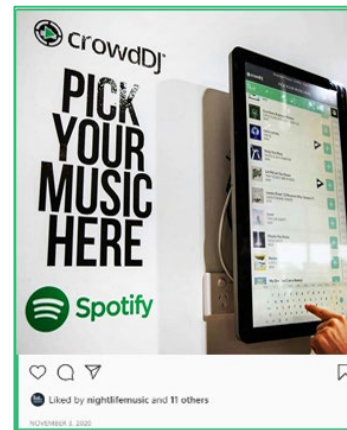

Share it on your socials

Help us get more of your friends and whanau playing Kiwi music through social media.

Head to your favourite crowdDJ® supported venue during NZ Music Month, take a photo of you or your friends picking or enjoying some Kiwi music tagged with the New Zealand Played logo and share it on your social media!

Here's some ideas of our favourite #NZMusicMonth and #NewZealandPlayed posts: